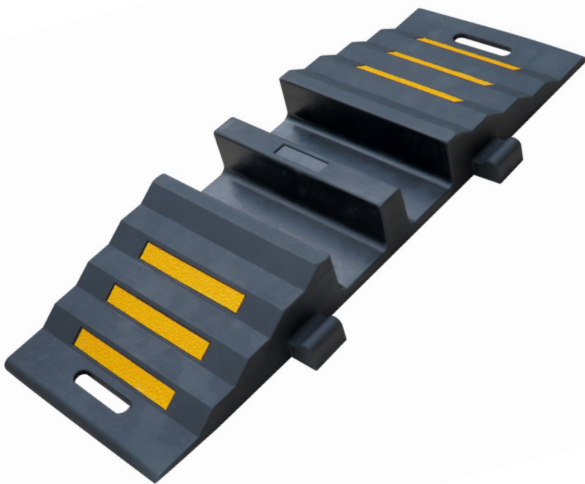

HOSE PROTECTOR RAMPS

Ø 70 MM

Ø 110 MM

CONVENIENT HANDLES

INTERLOCKING SYSTEM

THERMOPLASTIC REFLECTIVE
ROAD MARKING FILMS

**IMPORTANT: OUR PRODUCTS ARE MADE OF PREMIUM RECYCLED RUBBER
WITHOUT ANY TOXIC SMELL.**

REFLECTIVE FILMS

Embedded thermoplastic reflective road marking films to enhance visibility and safety.

CONVENIENT HANDLES

Easy to carry and install.

INTERLOCKING SYSTEM

Easy to install and use, with no risk of disconnecting during operation.

CUSTOM-MADE PACKING

Designed for international shipping, easy storage and delivery.

PRODUCTS	TYPES	OVERALL DIMENSIONS (L*W*H)	CHANNEL DIMENSIONS (W*H)
	Ø 70 mm	850 x 300 x 85 mm (33" x 12" x 3.3")	90 x 70 mm (3.54" x 2.76 ")
	Ø 110 mm	970 x 300 x 130 mm (38" x 12" x 5")	130 x 110 mm (5.12" x 4.33 ")