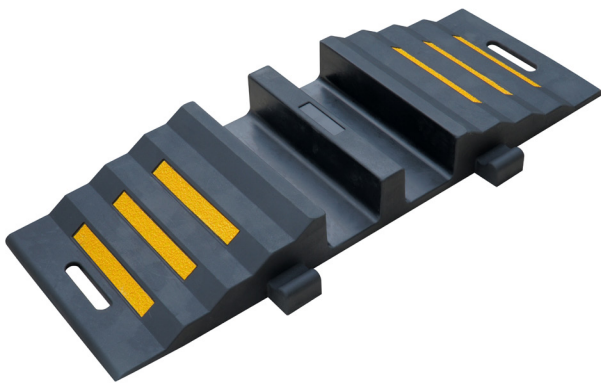

HOSE PROTECTOR RAMPS

Ø 70 MM

Ø 110 MM

CONVENIENT HANDLES

INTERLOCKING SYSTEM

THERMOPLASTIC REFLECTIVE
ROAD MARKING FILMS

**IMPORTANT: OUR PRODUCTS ARE MADE OF PREMIUM RECYCLED RUBBER
WITHOUT ANY TOXIC SMELL.**

REFLECTIVE FILMS

Embedded thermoplastic reflective road marking films to enhance visibility and safety.

CONVENIENT HANDLES

Easy to carry and install.

INTERLOCKING SYSTEM

Easy to install and use, with no risk of disconnecting during operation.

CUSTOM-MADE PACKING

Designed for international shipping, easy storage and delivery.

PRODUCTS	TYPES	OVERALL DIMENSIONS (L*W*H)	CHANNEL DIMENSIONS (W*H)
	Ø 70 mm	850 x 300 x 85 mm (33" x 12" x 3.3")	90 x 70 mm (3.54" x 2.76 ")
	Ø 110 mm	970 x 300 x 130 mm (38" x 12" x 5")	130 x 110 mm (5.12" x 4.33 ")