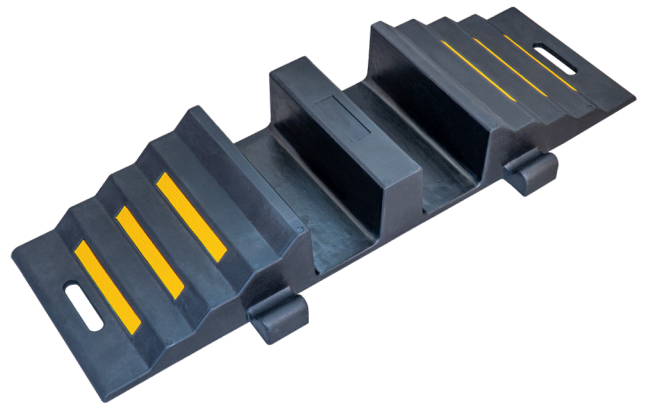

HOSE PROTECTOR RAMPS

Ø 70 MM

Ø 110 MM

CONVENIENT HANDLES

INTERLOCKING SYSTEM

THERMOPLASTIC REFLECTIVE
ROAD MARKING FILMS

**IMPORTANT: OUR PRODUCTS ARE MADE OF PREMIUM RECYCLED RUBBER
WITHOUT ANY TOXIC SMELL.**

REFLECTIVE FILMS

Embedded thermoplastic reflective road marking films to enhance visibility and safety.

CONVENIENT HANDLES

Easy to carry and install.

INTERLOCKING SYSTEM

Easy to install and use, with no risk of disconnecting during operation.

CUSTOM-MADE PACKING

Designed for international shipping, easy storage and delivery.

PRODUCTS	TYPES	OVERALL DIMENSIONS (L*W*H)	CHANNEL DIMENSIONS (W*H)
	Ø 70 mm	850 x 300 x 85 mm (33" x 12" x 3.3")	90 x 70 mm (3.54" x 2.76 ")
	Ø 110 mm	970 x 300 x 130 mm (38" x 12" x 5")	130 x 110 mm (5.12" x 4.33 ")