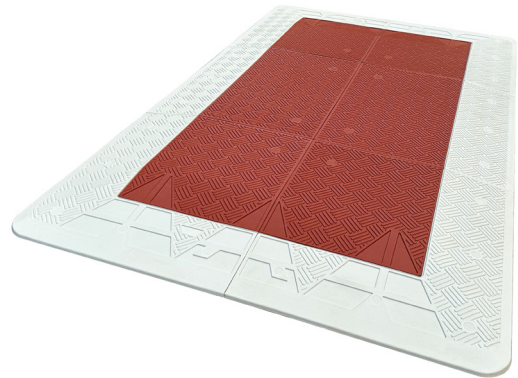

BELGIUM SPEED CUSHIONS

2 METRES

3 METRES

SKIDPROOF SURFACE

PLASTIC-RUBBER COMPOSITE

BELGIAN STANDARDS

IMPORTANT: OUR PRODUCTS ARE MADE OF PLASTIC-RUBBER COMPOSITE WITHOUT ANY TOXIC SMELL.

6-3-102, 27 Pingxiang road,
266011 Qingdao, CHINA

contact@sinoconcept.com
<https://sinoconcept.com>

Advantages +

SKIDPROOF SURFACE
Non-slip surface for better grip.

AVAILABLE IN BLACK
Other colours on request.

PLASTIC-RUBBER COMPOSITE
Cost-effective, UV-resistant, and very sturdy.

HEAVY-DUTY HARDWARE
Premium-quality screws and plastic anchors – rust-proof and highly durable.

CUSTOM-MADE PACKING
Designed for international shipping and easy storage and delivery.

PRODUCTS	TYPES	OVERALL DIMENSIONS	MOUNTING HARDWARE
	4 parts (2 right angles + 2 left angles)	Length: 2000 mm (6.56') Width: 1800 mm (5.90') Height: 65 mm (2.56")	Coach screw: M12 x 160 mm (M12 x 6") Anchor: Ø17 x 105 mm (Ø0.67" x 4.1") Cap: Ø32 mm (Ø1.25")
	6 parts (2 right angles + 2 left angles + 2 middle sections)	Length: 3000 mm (9.84') Width: 1800 mm (5.90') Height: 65 mm (2.56")	H-connector: 80 x 45 x 20 mm (3.15" x 1.77" x 0.79")