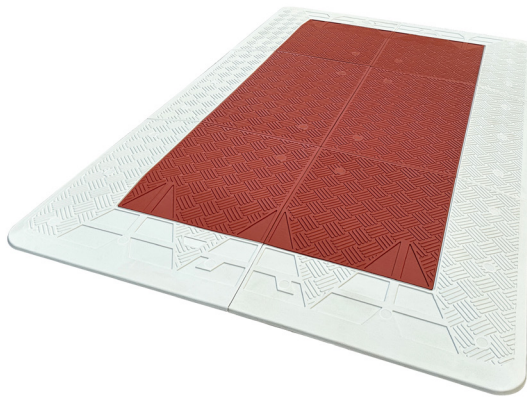

BELGIUM SPEED CUSHIONS

2 METRES

3 METRES

SKIDPROOF SURFACE

PLASTIC-RUBBER COMPOSITE

BELGIAN STANDARDS

IMPORTANT: OUR PRODUCTS ARE MADE OF PLASTIC-RUBBER COMPOSITE WITHOUT ANY TOXIC SMELL.

6-3-102, 27 Pingxiang road,
266011 Qingdao, CHINA

contact@sinoconcept.com
<https://sinoconcept.com>

Advantages +

SKIDPROOF SURFACE
Non-slip surface for better grip.

AVAILABLE IN BLACK
Other colours on request.

PLASTIC-RUBBER COMPOSITE
Cost-effective, UV-resistant, and very sturdy.

HEAVY-DUTY HARDWARE
Premium-quality screws and plastic anchors – rust-proof and highly durable.

CUSTOM-MADE PACKING
Designed for international shipping and easy storage and delivery.

PRODUCTS	TYPES	OVERALL DIMENSIONS	MOUNTING HARDWARE
	4 parts (2 right angles + 2 left angles)	Length: 2000 mm (6.56') Width: 1800 mm (5.90') Height: 65 mm (2.56")	Coach screw: M12 x 160 mm (M12 x 6") Anchor: Ø17 x 105 mm (Ø0.67" x 4.1") Cap: Ø32 mm (Ø1.25")
	6 parts (2 right angles + 2 left angles + 2 middle sections)	Length: 3000 mm (9.84') Width: 1800 mm (5.90') Height: 65 mm (2.56")	H-connector: 80 x 45 x 20 mm (3.15" x 1.77" x 0.79")