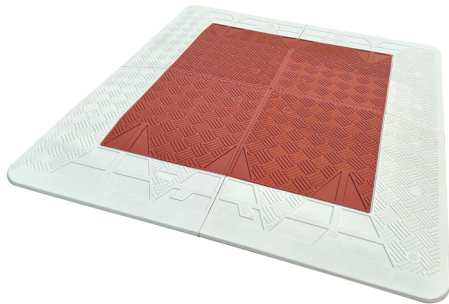

BELGIUM SPEED CUSHIONS

2 METRES

3 METRES

SKIDPROOF SURFACE

PLASTIC-RUBBER COMPOSITE

BELGIAN STANDARDS

IMPORTANT: OUR PRODUCTS ARE MADE OF PLASTIC-RUBBER COMPOSITE WITHOUT ANY TOXIC SMELL.

6-3-102, 27 Pingxiang road,
266011 Qingdao, CHINA

contact@sinoconcept.com
<https://sinoconcept.com>

Advantages +

SKIDPROOF SURFACE
Non-slip surface for better grip.

AVAILABLE IN BLACK
Other colours on request.

PLASTIC-RUBBER COMPOSITE
Cost-effective, UV-resistant, and very sturdy.

HEAVY-DUTY HARDWARE
Premium-quality screws and plastic anchors – rust-proof and highly durable.

CUSTOM-MADE PACKING
Designed for international shipping and easy storage and delivery.

PRODUCTS	TYPES	OVERALL DIMENSIONS	MOUNTING HARDWARE
	4 parts (2 right angles + 2 left angles)	Length: 2000 mm (6.56') Width: 1800 mm (5.90') Height: 65 mm (2.56")	Coach screw: M12 x 160 mm (M12 x 6") Anchor: Ø17 x 105 mm (Ø0.67" x 4.1") Cap: Ø32 mm (Ø1.25")
	6 parts (2 right angles + 2 left angles + 2 middle sections)	Length: 3000 mm (9.84') Width: 1800 mm (5.90') Height: 65 mm (2.56")	H-connector: 80 x 45 x 20 mm (3.15" x 1.77" x 0.79")