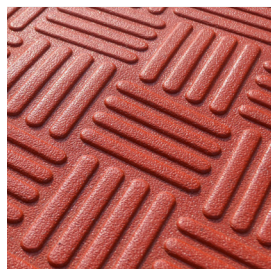

UK SPEED CUSHIONS

2 METRES

3 METRES

SKIDPROOF SURFACE

THERMOPLASTIC REFLECTIVE
ROAD MARKING FILMS

UK STANDARDS

**IMPORTANT: OUR PRODUCTS ARE MADE OF PREMIUM RECYCLED RUBBER
WITHOUT ANY TOXIC SMELL.**

Headquarters: Hong Kong, China
Production & Operations Centre: Qingdao, China

contact@sinoconcept.com
<https://sinoconcept.com>

Advantages +

SKIDPROOF SURFACE
Non-slip surface for better grip.

AVAILABLE IN BLACK
Other colours on request.

THERMOPLASTIC REFLECTIVE ROAD MARKING FILMS
Embedded thermoplastic reflective road marking film to enhance visibility and safety.

HEAVY-DUTY HARDWARE
Premium-quality screws and plastic anchors – rust-proof and highly durable.

CUSTOM-MADE PACKING
Designed for international shipping and easy storage and delivery.

PRODUCTS	TYPES	OVERALL DIMENSIONS	MOUNTING HARDWARE
	4 parts (2 right corners + 2 left corners)	Length: 2000 mm (79") Width: 1800 mm (71") Height: 65 mm (2.56")	Coach screw: M12 x 160 mm (M12 x 6") Anchor: Ø17 x 105 mm (Ø0.67" x 4.1") Cap: Ø32 (Ø1.25")
	6 parts (2 right corners + 2 left corners + 2 middle parts)	Length: 3000 mm (118") Width: 1800 mm (71") Height: 65 mm (2.56")	H-connector: 80 x 45 x 20 mm (3.15" x 1.77" x 0.79")