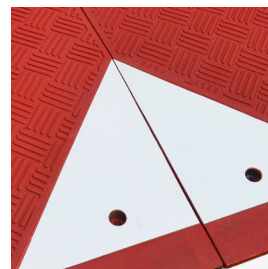

UK SPEED CUSHIONS

2 METRES

3 METRES

SKIDPROOF SURFACE

THERMOPLASTIC REFLECTIVE
ROAD MARKING FILMS

UK STANDARDS

**IMPORTANT: OUR PRODUCTS ARE MADE OF PREMIUM RECYCLED RUBBER
WITHOUT ANY TOXIC SMELL.**

Headquarters: Hong Kong, China
Production & Operations Centre: Qingdao, China

contact@sinoconcept.com
<https://sinoconcept.com>

Advantages +

SKIDPROOF SURFACE
Non-slip surface for better grip.

AVAILABLE IN BLACK
Other colours on request.

THERMOPLASTIC REFLECTIVE ROAD MARKING FILMS
Embedded thermoplastic reflective road marking film to enhance visibility and safety.

HEAVY-DUTY HARDWARE
Premium-quality screws and plastic anchors – rust-proof and highly durable.

CUSTOM-MADE PACKING
Designed for international shipping and easy storage and delivery.

PRODUCTS	TYPES	OVERALL DIMENSIONS	MOUNTING HARDWARE
	4 parts (2 right corners + 2 left corners)	Length: 2000 mm (79") Width: 1800 mm (71") Height: 65 mm (2.56")	Coach screw: M12 x 160 mm (M12 x 6") Anchor: Ø17 x 105 mm (Ø0.67" x 4.1") Cap: Ø32 (Ø1.25")
	6 parts (2 right corners + 2 left corners + 2 middle parts)	Length: 3000 mm (118") Width: 1800 mm (71") Height: 65 mm (2.56")	H-connector: 80 x 45 x 20 mm (3.15" x 1.77" x 0.79")