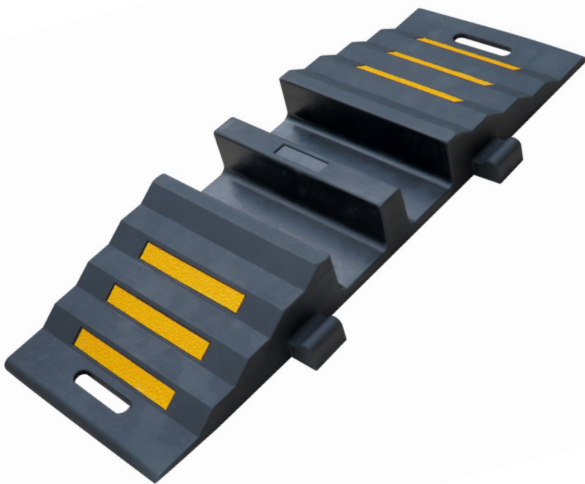

HOSE PROTECTOR RAMP

Ø70 MM

Ø110 MM

CONVENIENT HANDLES

INTERLOCKING SYSTEM

THERMOPLASTIC REFLECTIVE
ROAD MARKING FILMS

**IMPORTANT: OUR PRODUCTS ARE MADE OF PREMIUM RECYCLED RUBBER
WITHOUT ANY TOXIC SMELL.**

REFLECTIVE FILMS

Embedded thermoplastic reflective road marking films to enhance visibility and safety.

CONVENIENT HANDLES

Easy to carry and install.

INTERLOCKING SYSTEM

Easy to install and use, with no risk of disconnecting during operation.

CUSTOM-MADE PACKING

Designed for international shipping, easy storage and delivery.

PRODUCTS	TYPES	OVERALL DIMENSIONS (L*W*H)	CHANNEL DIMENSIONS (W*H)
	Ø70 mm	850 x 300 x 85 mm (33" x 12" x 3.3")	90 x 70 mm (3.54" x 2.76 ")
	Ø110 mm	970 x 300 x 130 mm (38" x 12" x 5")	130 x 110 mm (5.12" x 4.33 ")