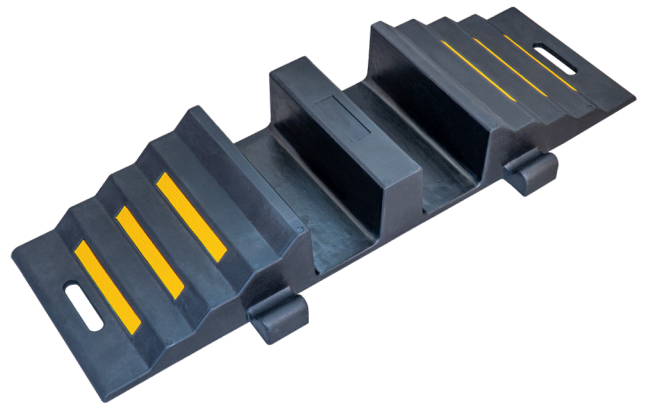

HOSE PROTECTOR RAMP

Ø70 MM

Ø110 MM

CONVENIENT HANDLES

INTERLOCKING SYSTEM

THERMOPLASTIC REFLECTIVE
ROAD MARKING FILMS

**IMPORTANT: OUR PRODUCTS ARE MADE OF PREMIUM RECYCLED RUBBER
WITHOUT ANY TOXIC SMELL.**

REFLECTIVE FILMS

Embedded thermoplastic reflective road marking films to enhance visibility and safety.

CONVENIENT HANDLES

Easy to carry and install.

INTERLOCKING SYSTEM

Easy to install and use, with no risk of disconnecting during operation.

CUSTOM-MADE PACKING

Designed for international shipping, easy storage and delivery.

PRODUCTS	TYPES	OVERALL DIMENSIONS (L*W*H)	CHANNEL DIMENSIONS (W*H)
	Ø70 mm	850 x 300 x 85 mm (33" x 12" x 3.3")	90 x 70 mm (3.54" x 2.76 ")
	Ø110 mm	970 x 300 x 130 mm (38" x 12" x 5")	130 x 110 mm (5.12" x 4.33 ")