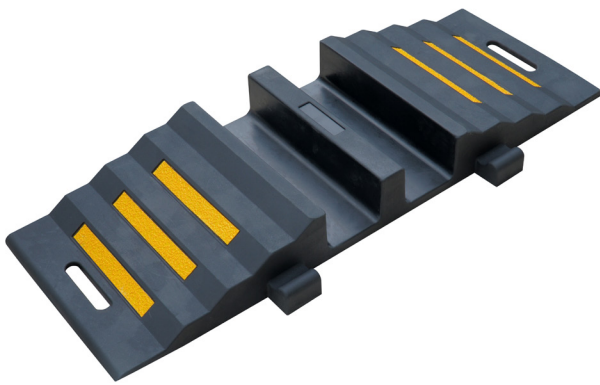

HOSE PROTECTOR RAMP

Ø70 MM

Ø110 MM

CONVENIENT HANDLES

INTERLOCKING SYSTEM

THERMOPLASTIC REFLECTIVE
ROAD MARKING FILMS

**IMPORTANT: OUR PRODUCTS ARE MADE OF PREMIUM RECYCLED RUBBER
WITHOUT ANY TOXIC SMELL.**

REFLECTIVE FILMS

Embedded thermoplastic reflective road marking films to enhance visibility and safety.

CONVENIENT HANDLES

Easy to carry and install.

INTERLOCKING SYSTEM

Easy to install and use, with no risk of disconnecting during operation.

CUSTOM-MADE PACKING

Designed for international shipping, easy storage and delivery.

PRODUCTS	TYPES	OVERALL DIMENSIONS (L*W*H)	CHANNEL DIMENSIONS (W*H)
	Ø70 mm	850 x 300 x 85 mm (33" x 12" x 3.3")	90 x 70 mm (3.54" x 2.76 ")
	Ø110 mm	970 x 300 x 130 mm (38" x 12" x 5")	130 x 110 mm (5.12" x 4.33 ")